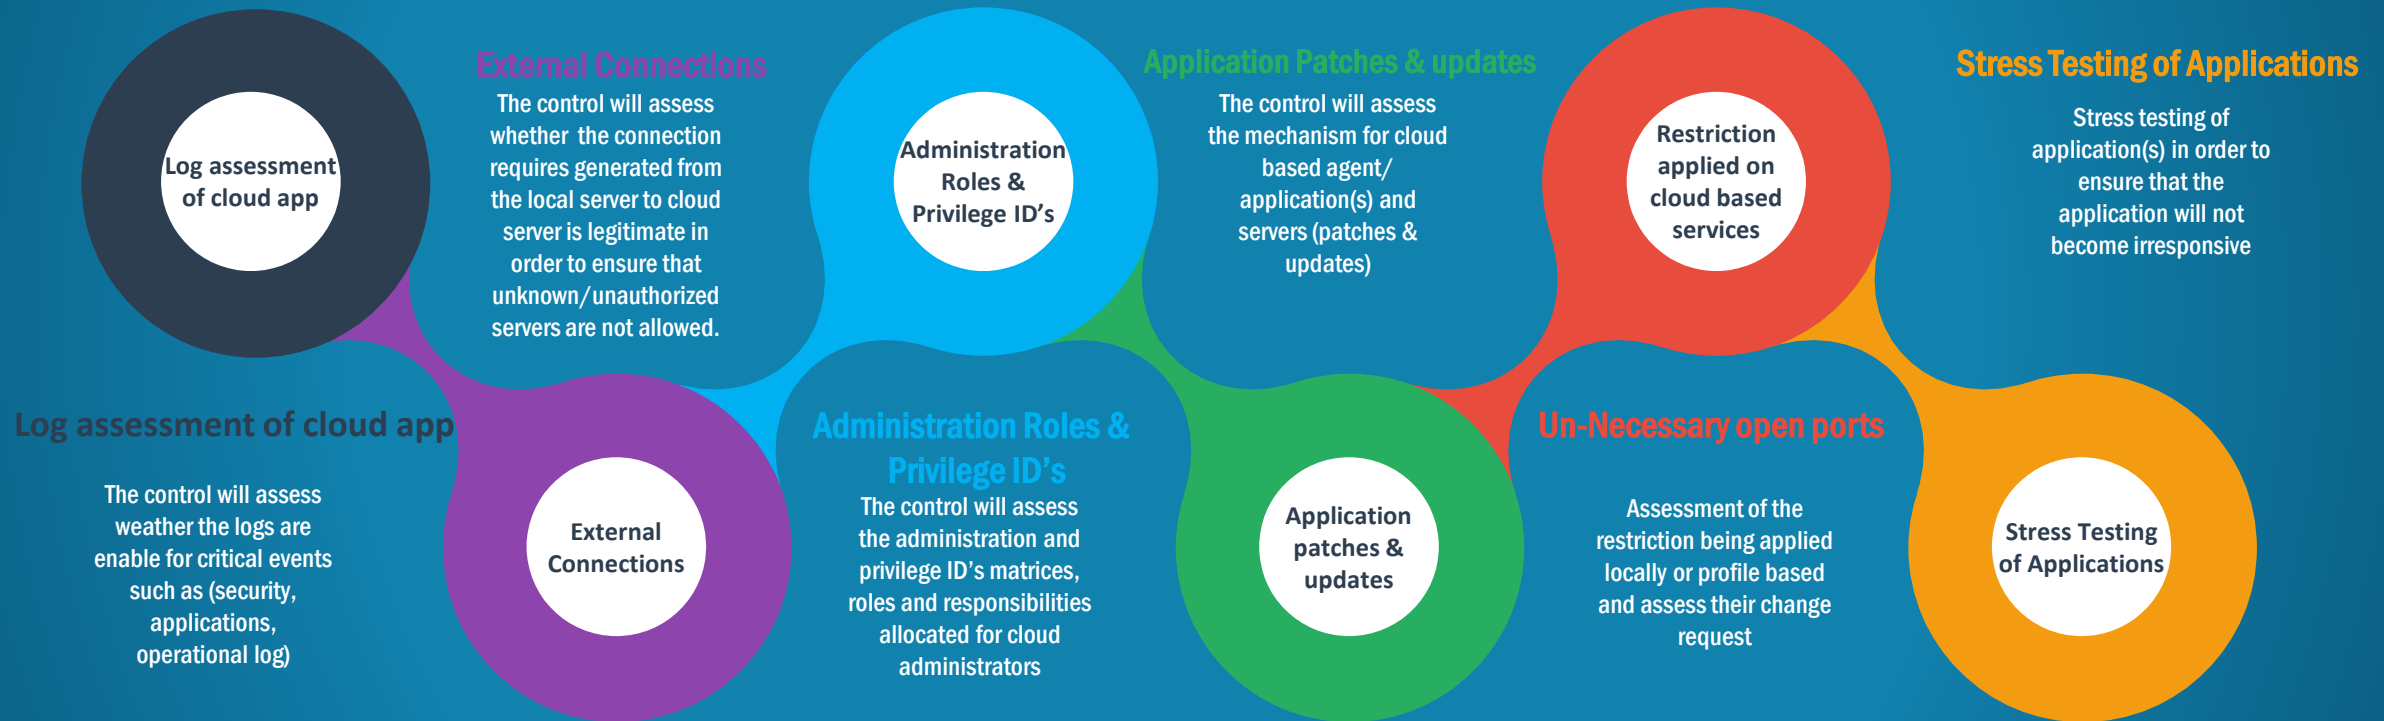

CLOUD BASED APPLICATION(S) SECURITY ASSESSMENT CHECKLIST (CONT'D)