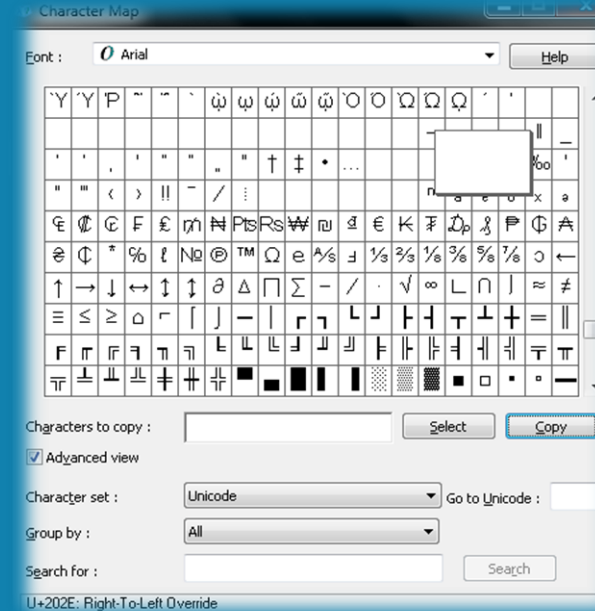

CHARACTER RIGHT TO LEFT OVERRIDE (CONT'D)

Find Character U+202E in the character Map Table. This special character is used to reverse the extension orientation of the file . these statement can be written as
We are assuming the example of an exe file